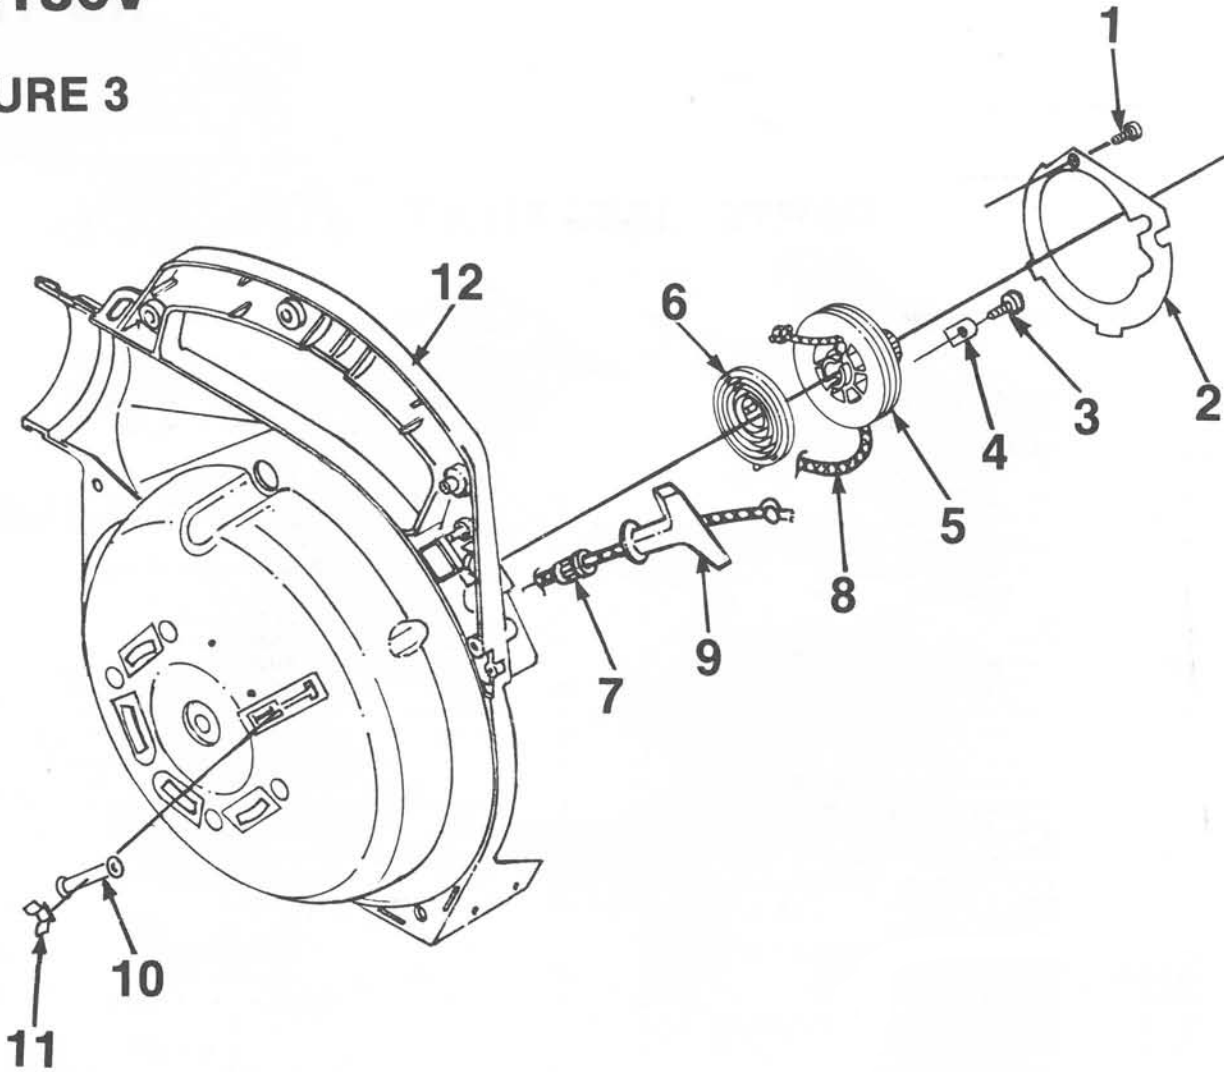

HB-180 HB-180V

FIGURE 3

PARTS LIST - FIGURE 3

NO.	PART NO.	DESCRIPTION	QTY.
1	82528	SCREW- Thread Forming (#6-19 x 3/4 lg.)	1
2	00374	PLATE- Rotor	1
3	82511	SCREW- Thd forming 10 x 1/2	1
4	98791	BRACKET- Retaining	1
5	98770	PULLEY- Starter	1
6	A-98773	SPRING & CONTAINER	1
7	A-97796	BUSHING- Starter	1
8	97899	ROPE- Starter 46"	1
9	70211	GRIP- Starter rope	1
10	00364	BUSHING- Starter rope	1
11	00379	CLIP- Retainer	1
12	00315	HOUSING- Volute (inner)	1