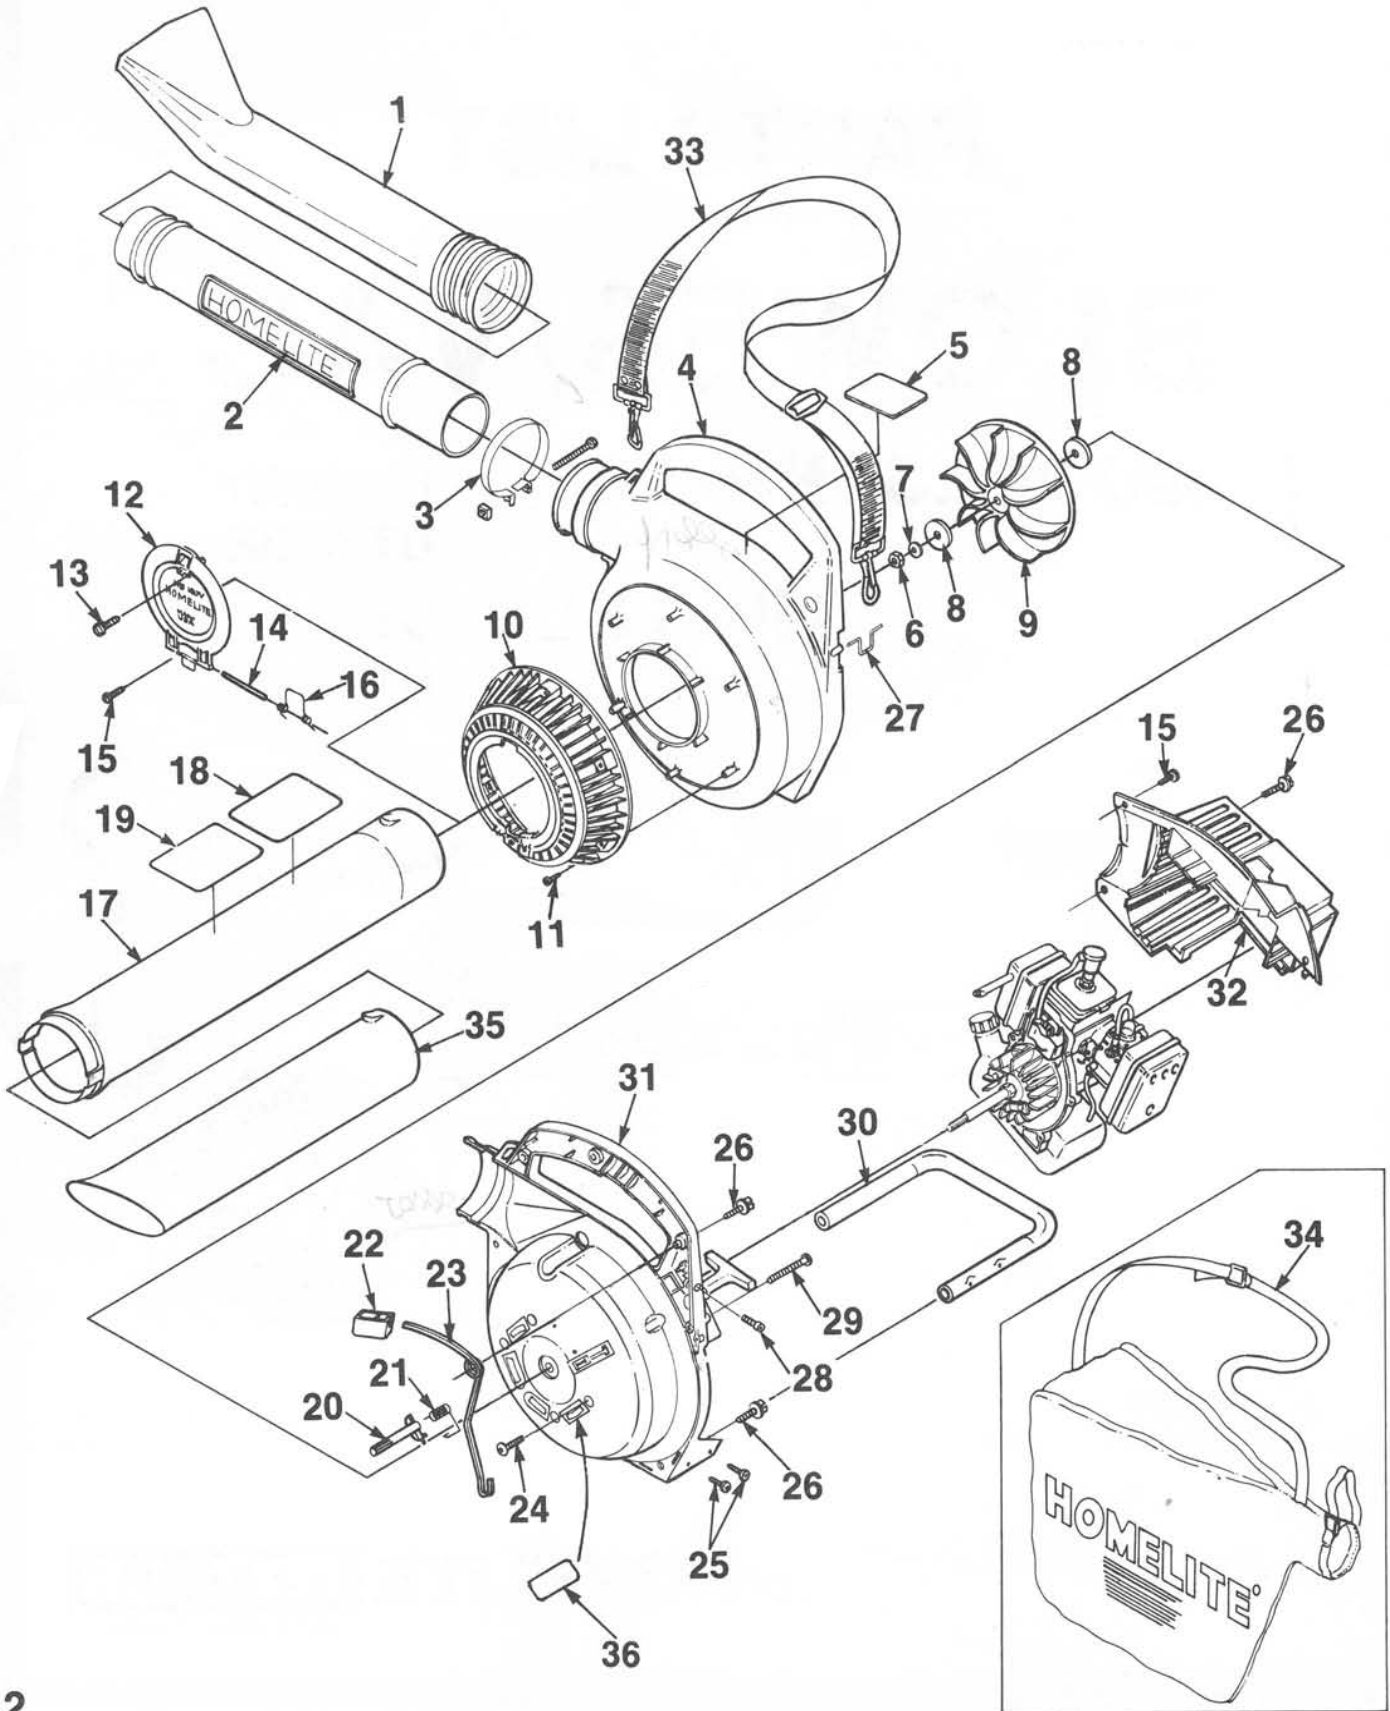

HB-180V _____ UT-08008

UT-08010

HOMELITE **TEXTRON**

Homelite Division of Textron Inc.

HB-180 HB-180V

FIGURE 1

PARTS LIST - FIGURE 1

NO.	PART NO.	DESCRIPTION	QTY.
1	00373	NOZZLE- Sweeper	1
2	A-00399	TUBE w/DECAL	1
3	00433	CLAMP	1
4	00316	HOUSING- Volute (outer)	1
5	00375	DECAL- Warning	1
6	81117	NUT- Hex 5/16-24	1
7	70788	WASHER- Belleville #10	1
8	00380	WASHER- Fan	2
9	00318	FAN- Blower	1
10	00320	GRILLE- Blower Vac	1
11	82528	SCREW- Thd forming (#6-19 x 3/4)	6
12	00319	COVER- Access	1
13	82312	SCREW- Thd Rolling #10 x 5/8	1
14	00384	PIN- Cover hinge	1
15	82376	SCREW- Thd forming #8 x 1/2	1
16	00371	SPRING- Access Cover	1
17	A-00386	TUBE w/DECAL (Inner) 180V Only	1
		Includes:	
18	00376	DECAL (180V Only)	1
19	00819	DECAL- Warning 180V Only	1
20	00368	LATCH- Throttle	1
21	00370	SPRING- Throttle latch	1
22	00367	TRIGGER- Throttle	1
23	00369	LEVER- Throttle	1
24	82508	SCREW- Thd Forming	1
25	82348	SCREW- Tapping pan #8 x 1/2	4
26	70771	SCREW- Thd forming #10 x 3/4	1
27	00398	LOOP- Wire	1
28	82146	SCREW- Fil. hd. #8-32 x 5/8	1
29	JA-41690-3	SCREW- Hex hd. #10 x 1 5/8	1
30	00393	HANDLE- Lower (180V Only)	1
31	00315	HOUSING- Volute (inner)	1
32	00321	SHROUD	1
33	DA-98138-A	STRAP- Shoulder	1
34	A-00392	BAG- Leaf (180V Only)	1
35	00363-1	TUBE- (outer) 180V Only	1
36	A-00813	KIT- Sealing	1

HB-180 HB-180V

FIGURE 3

PARTS LIST - FIGURE 3

NO.	PART NO.	DESCRIPTION	QTY.
1	82528	SCREW- Thread Forming (#6-19 x 3/4 lg.)	1
2	00374	PLATE- Rotor	1
3	82511	SCREW- Thd forming 10 x 1/2	1
4	98791	BRACKET- Retaining	1
5	98770	PULLEY- Starter	1
6	A-98773	SPRING & CONTAINER	1
7	A-97796	BUSHING- Starter	1
8	97899	ROPE- Starter 46"	1
9	70211	GRIP- Starter rope	1
10	00364	BUSHING- Starter rope	1
11	00379	CLIP- Retainer	1
12	00315	HOUSING- Volute (inner)	1