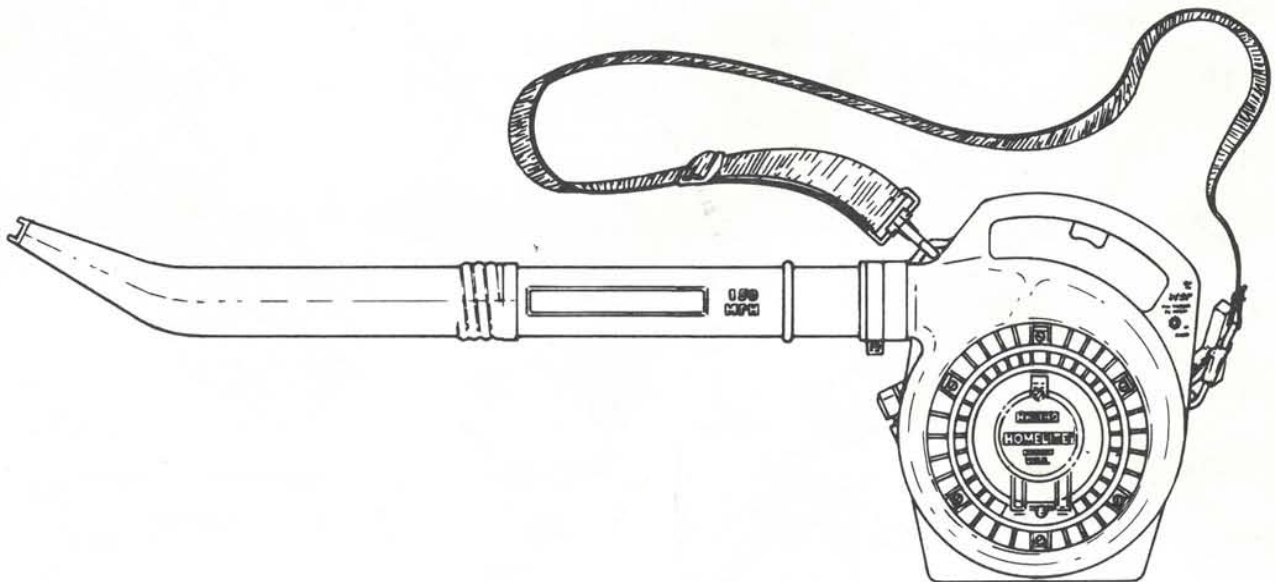

HOMELITE®

PART NO. 18038

Printed in U.S.A.

Price 35¢

PARTS LIST

BLOWER/VAC

MODELS: HB-180 _____ UT-08007

UT-08009

HB-180V _____ UT-08008

UT-08010

HOMELITE **TEXTRON**

Homelite Division of Textron Inc.

HB-180 HB-180V

FIGURE 1

PARTS LIST - FIGURE 1

NO.	PART NO.	DESCRIPTION	QTY.
1	00373	NOZZLE- Sweeper	1
2	A-00399	TUBE w/DECAL	1
3	00433	CLAMP	1
4	00316	HOUSING- Volute (outer)	1
5	00375	DECAL- Warning	1
6	81117	NUT- Hex 5/16-24	1
7	70788	WASHER- Belleville #10	1
8	00380	WASHER- Fan	2
9	00318	FAN- Blower	1
10	00320	GRILLE- Blower Vac	1
11	82528	SCREW- Thd forming (#6-19 x 3/4)	6
12	00319	COVER- Access	1
13	82312	SCREW- Thd Rolling #10 x 5/8	1
14	00384	PIN- Cover hinge	1
15	82376	SCREW- Thd forming #8 x 1/2	1
16	00371	SPRING- Access Cover	1
17	A-00386	TUBE w/DECAL (Inner) 180V Only	1
		Includes:	
18	00376	DECAL (180V Only)	1
19	00819	DECAL- Warning 180V Only	1
20	00368	LATCH- Throttle	1
21	00370	SPRING- Throttle latch	1
22	00367	TRIGGER- Throttle	1
23	00369	LEVER- Throttle	1
24	82508	SCREW- Thd Forming	1
25	82348	SCREW- Tapping pan #8 x 1/2	4
26	70771	SCREW- Thd forming #10 x 3/4	1
27	00398	LOOP- Wire	1
28	82146	SCREW- Fil. hd. #8-32 x 5/8	1
29	JA-41690-3	SCREW- Hex hd. #10 x 1 5/8	1
30	00393	HANDLE- Lower (180V Only)	1
31	00315	HOUSING- Volute (inner)	1
32	00321	SHROUD	1
33	DA-98138-A	STRAP- Shoulder	1
34	A-00392	BAG- Leaf (180V Only)	1
35	00363-1	TUBE- (outer) 180V Only	1
36	A-00813	KIT- Sealing	1

HB-180 HB-180V

FIGURE 3

PARTS LIST - FIGURE 3

NO.	PART NO.	DESCRIPTION	QTY.
1	82528	SCREW- Thread Forming (#6-19 x 3/4 lg.)	1
2	00374	PLATE- Rotor	1
3	82511	SCREW- Thd forming 10 x 1/2	1
4	98791	BRACKET- Retaining	1
5	98770	PULLEY- Starter	1
6	A-98773	SPRING & CONTAINER	1
7	A-97796	BUSHING- Starter	1
8	97899	ROPE- Starter 46"	1
9	70211	GRIP- Starter rope	1
10	00364	BUSHING- Starter rope	1
11	00379	CLIP- Retainer	1
12	00315	HOUSING- Volute (inner)	1