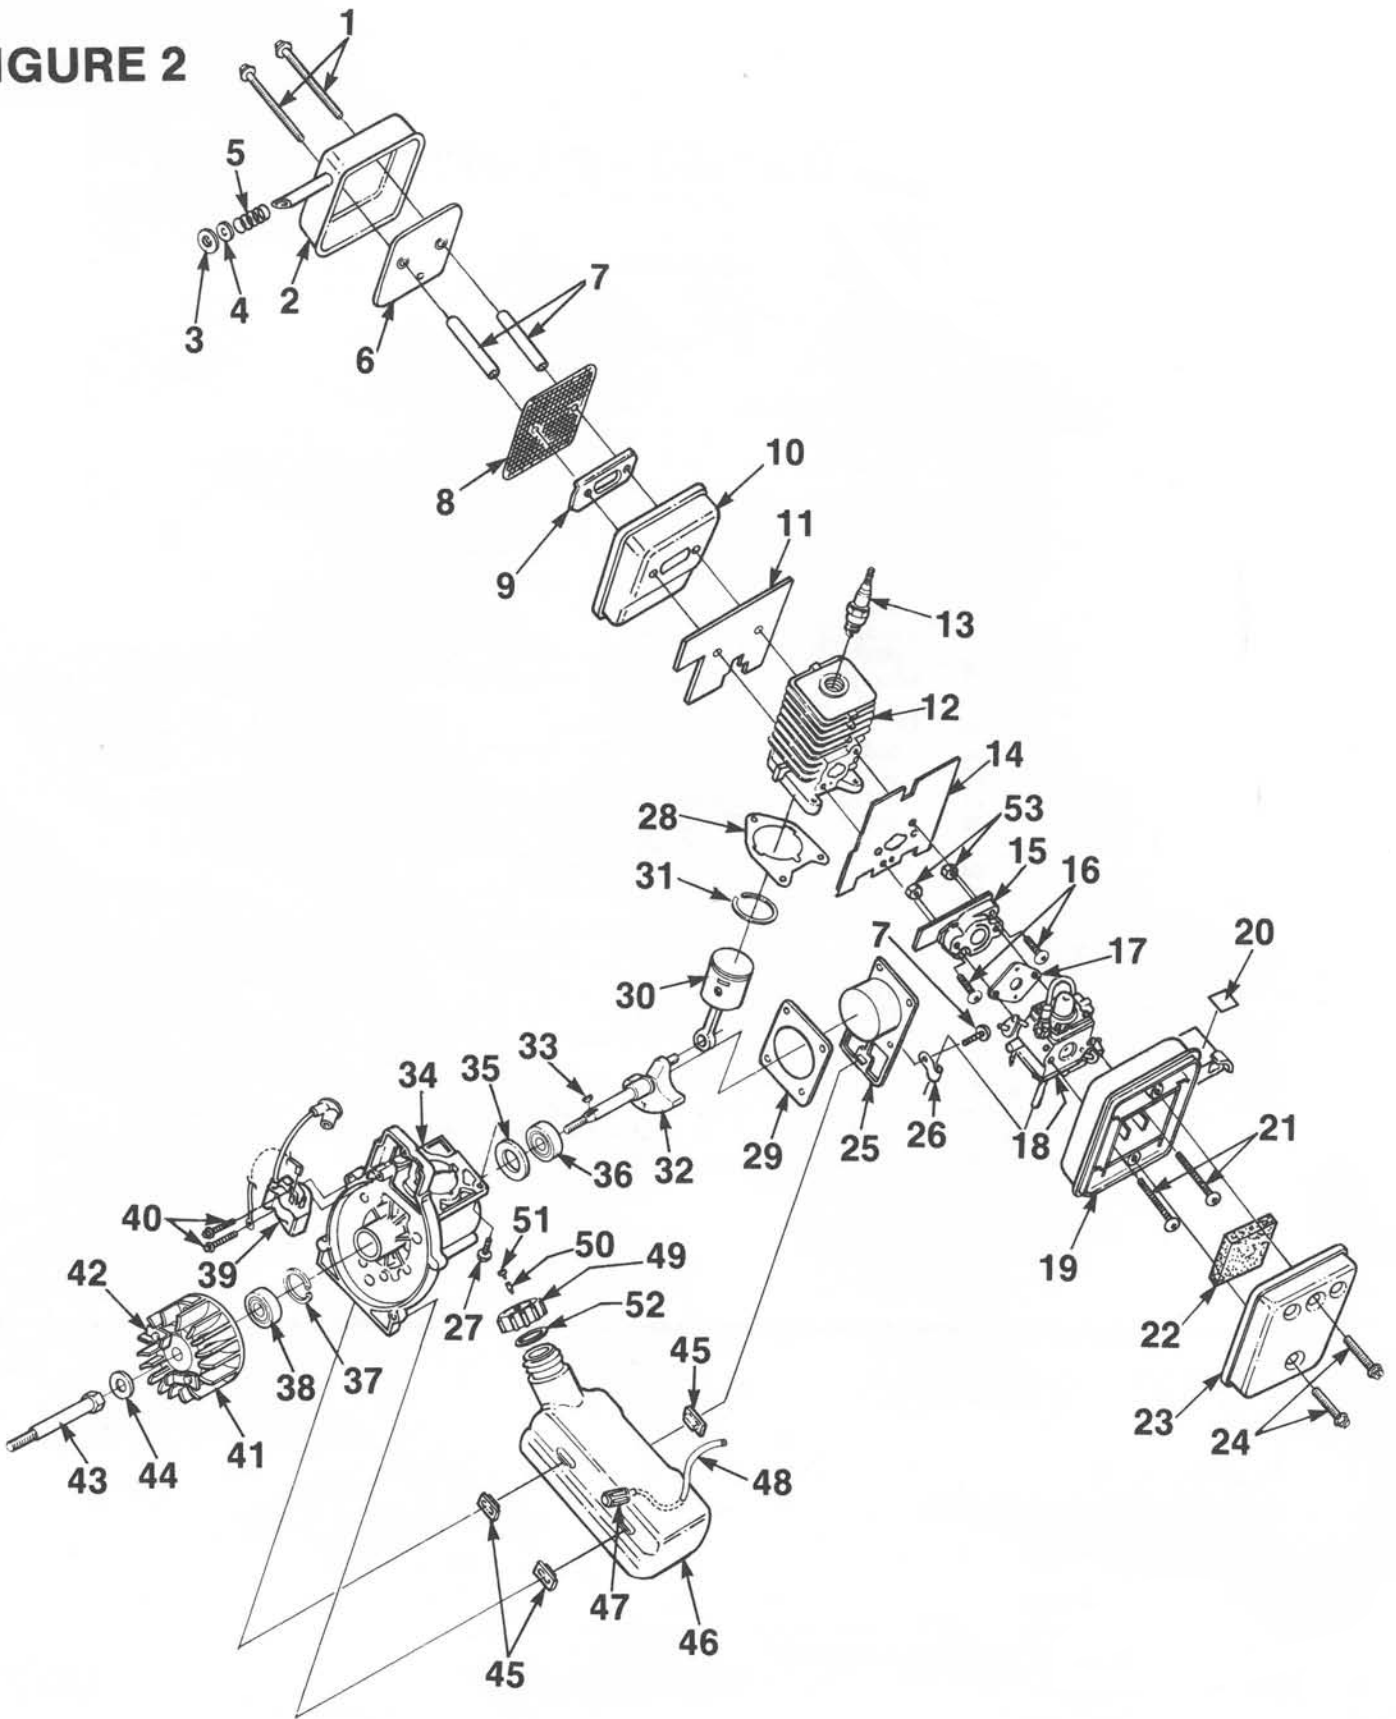

HB-180 HB-180V

FIGURE 2

PARTS LIST - FIGURE 2

NO.	PART NO.	DESCRIPTION	QTY.	NO.	PART NO.	DESCRIPTION	QTY.
1	88060	SCREW- Sems Hex Hd. (10-24 x 2 1/2)	2	30	A-00256	PISTON & ROD ASSEMBLY (UT08007 & UT08008)	1
2	A-00366	COVER- Muffler	1		A-00239	PISTON & ROD ASSEMBLY (UT08009 & UT08010)	1
3	00381	WASHER- Insulating	1			Includes:	
4	84117	WASHER- Flat	1	31	96935	RING- Piston	1
5	00387	SPRING- Compression	1	32	98758-4	CRANKSHAFT (UT08007 & UT08008)	1
6	00777	DEFLECTOR- Muffler	1		98758-3	CRANKSHAFT (UT08009 & UT08010)	1
7	98860	SPACER- Muffler	2	33	69250	KEY- Woodruff	1
8	00388-A	SCREEN- Spark arrestor	1	34	A-00107	CRANKCASE ASSEMBLY	1
9	98783	PLATE- Reinforcing	1			Includes:	
10	98781	BODY- Muffler	1	35	98800	SEAL- Shaft	1
11	00394	GASKET- Muffler	1	36	98797	BEARING- Ball	1
12	A-00108	CYLINDER	1	37	98799	RING- Retaining	1
13	96169-S	SPARK PLUG	1	38	98798	BEARING- Ball	1
14	00775	GASKET- Heat dam	1	39	94711-A	MODULE- Ignition	1
15	98768	HEAT DAM	1	40	82509	SCREW- Thd forming 8-32 x 1	2
16	82510	SCREW (T-25 Torx)	2	41	A-95007	ROTOR & STARTER PAWL	1
17	98766	GASKET- Carburetor	1			Includes:	
18	A-00378	CARBURETOR (WT-80) Walbro	1	42	A-70285-D	STARTER PAWL KIT	1
	A-00382	CARBURETOR (CIU-H11) Zama	1	43	00377	ADAPTER- Fan	1
	A-00110	BOX- Air filter	1	44	84065	WASHER- Flat 5/16	1
19	98942	DECAL- Choke/Run	1	45	98792	BUMPER- Rubber	3
20	82507	SCREW- Thread Forming	2	46	A-00098-A	TANK- Fuel	1
21	98760	AIR FILTER	1			Includes:	
22	98761	COVER- Air filter	1	47	49422	FILTER- Fuel	1
23	82368	SCREW- Thread forming 8-16 x 3/4	2	48	94772-24	TUBING- Rubber	1
24	98754-A	COVER- Crankcase	1	49	A-00099	FUEL CAP ASSEMBLY	1
25	98752	CLAMP	1			Includes:	
26	82508	SCREW- Thd forming #10-24 x 3/4	8	50	98819	VALVE- Duck Bill	1
27	98764	GASKET- Cylinder	1	51	98913	FILTER	1
28	98767	GASKET- Crankcase	1	52	98805	GASKET- Fuel cap	1
				53	81208	NUT	2