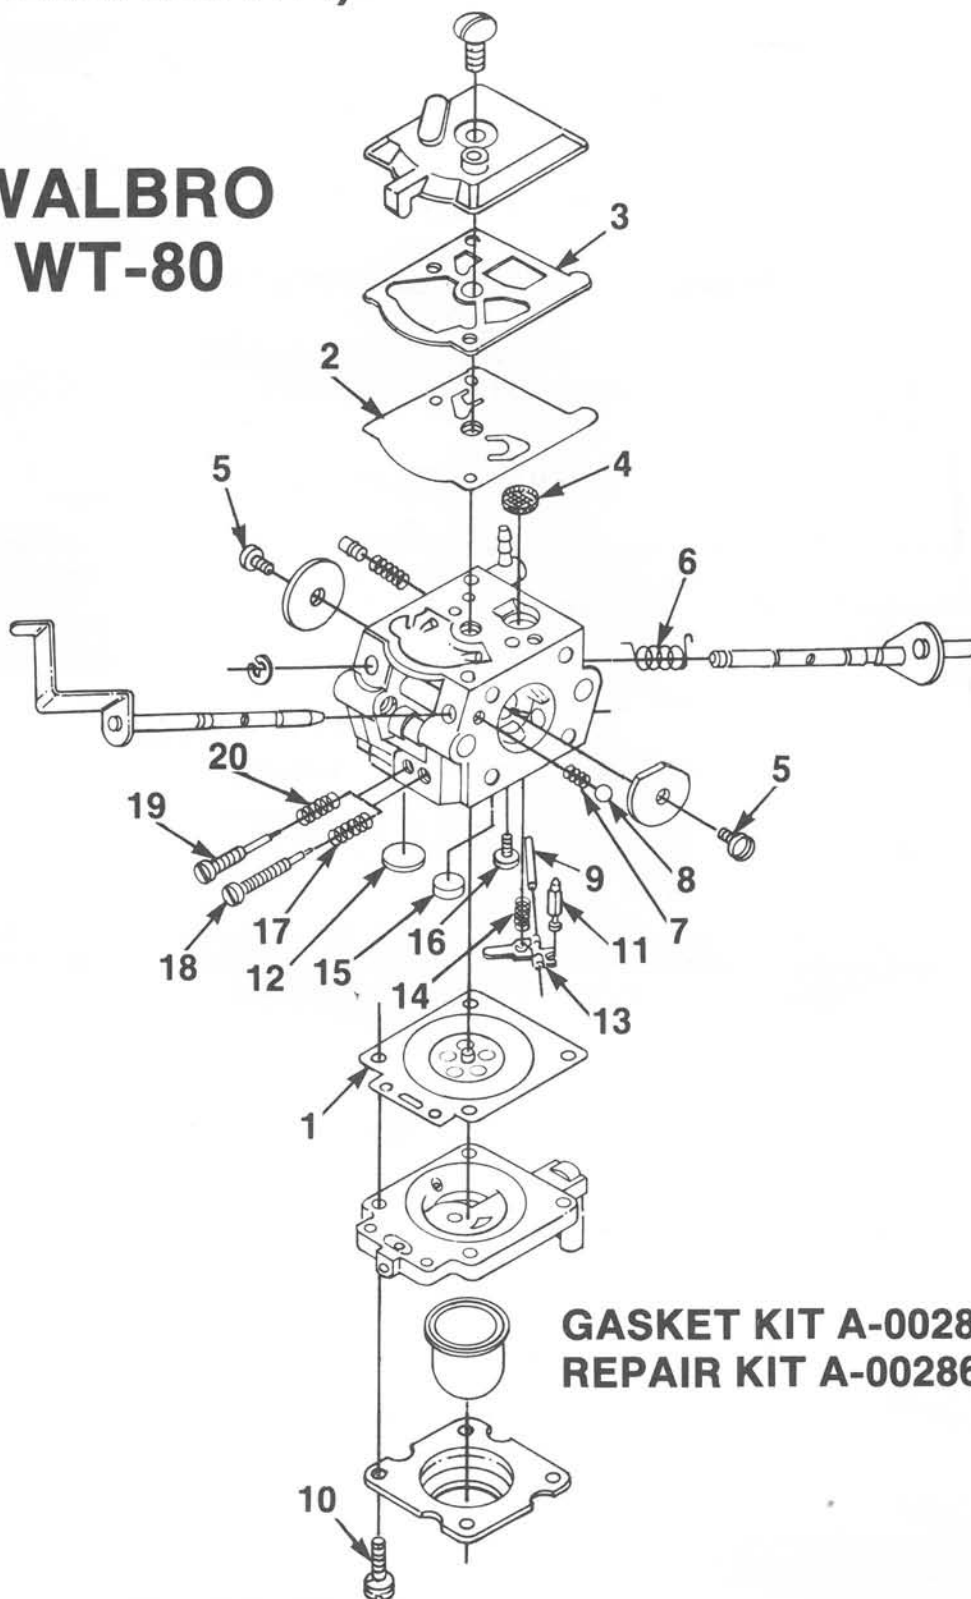

CARBURETORS

HB-180
HB-180V

A-00378 (WALBRO WT-80)
A-00382 (ZAMA CIU-H11)

FIGURE 4

WALBRO WT-80

GASKET KIT A-00285 (1-3)
REPAIR KIT A-00286-A (4-20)